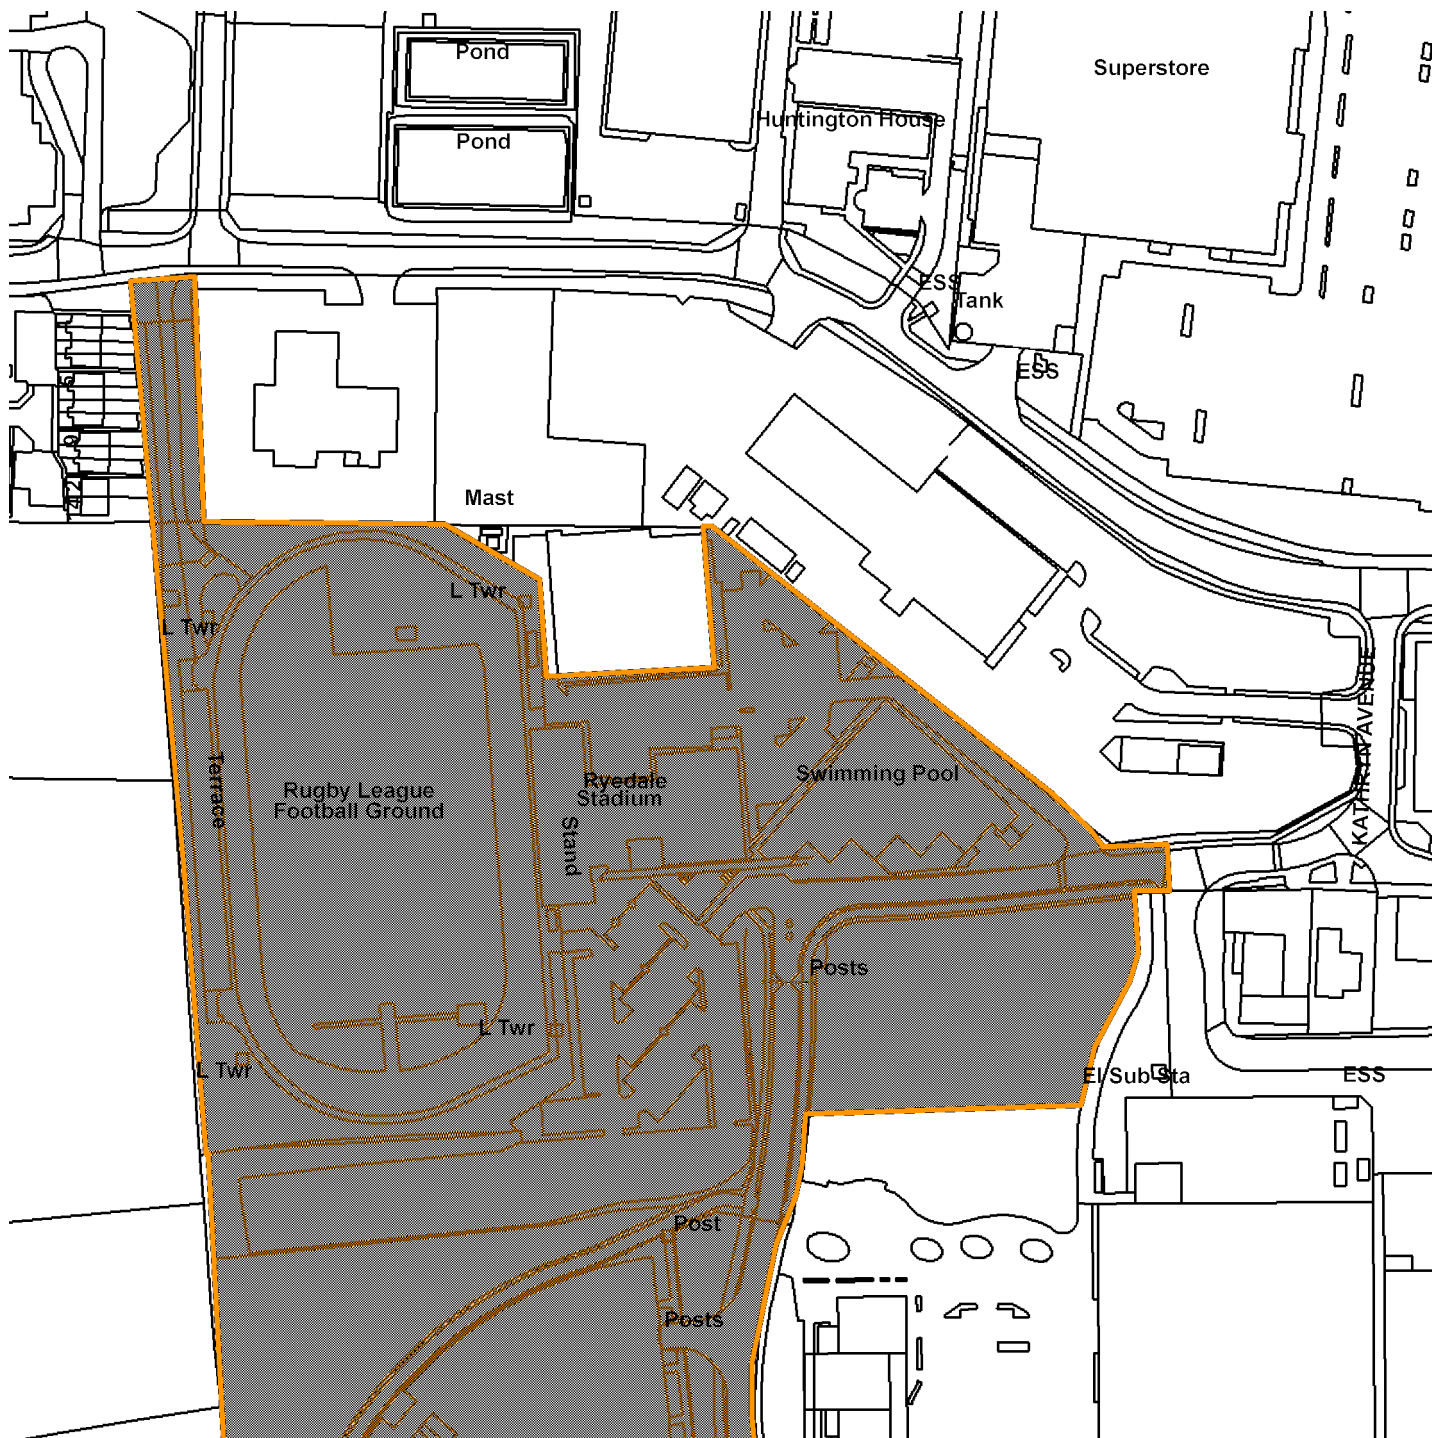

# Huntington Stadium, Jockey Lane

16/00484/FULM

GIS by ESRI (UK)

Scale : 1:2266

Reproduced from the Ordnance Survey map with the permission of the Controller of Her Majesty's Stationery Office © Crown Copyright 2000.

Unauthorised reproduction infringes Crown Copyright and may lead to prosecution or civil proceedings.

<b>Organisation</b>	City of York Council
<b>Department</b>	CES
<b>Comments</b>	Site Plan 1
<b>Date</b>	31 May 2016
<b>SLA Number</b>	Not Set